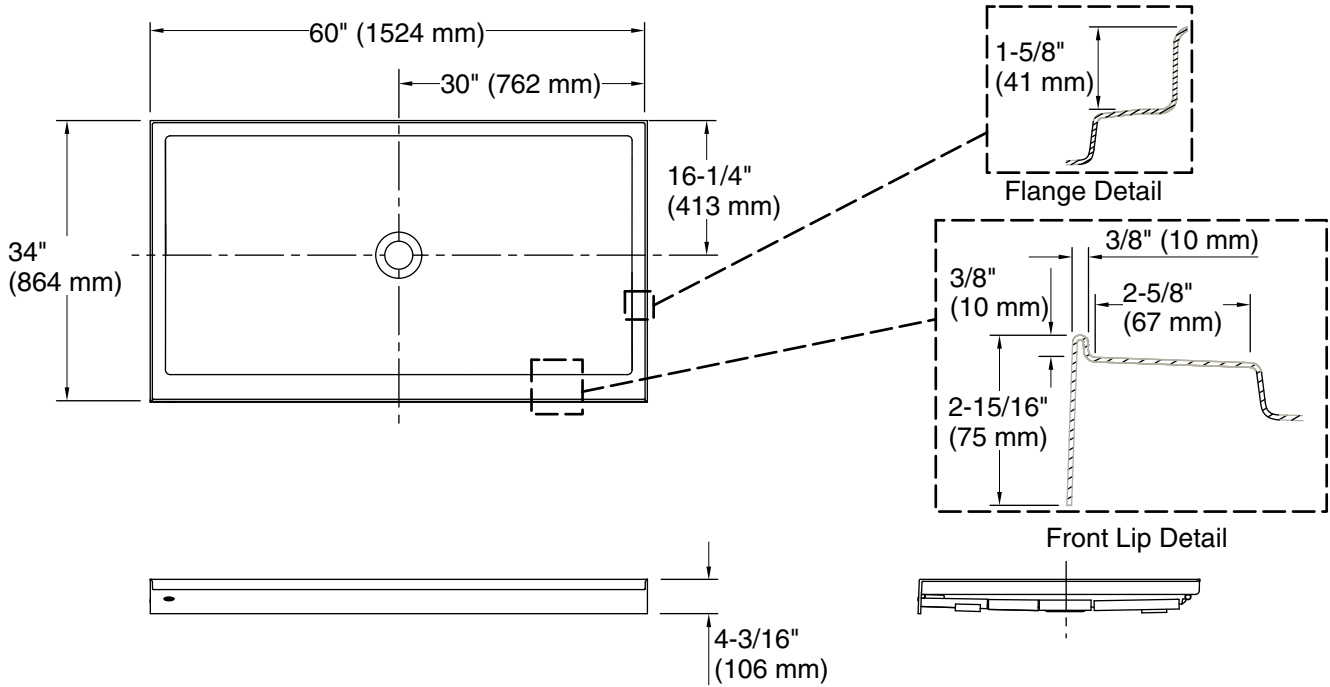

Technical Information

All product dimensions are nominal.

Installation: Three-wall alcove
Drain location: Center
Weight: 63 lbs (28.6 kg)

Notes

Measure your actual product for rough-in details.
Install this product according to the installation instructions.
Subfloor must be within 1/2" (13 mm) of level.
This receptor has a front lip. This should be taken into account when installing a shower door.